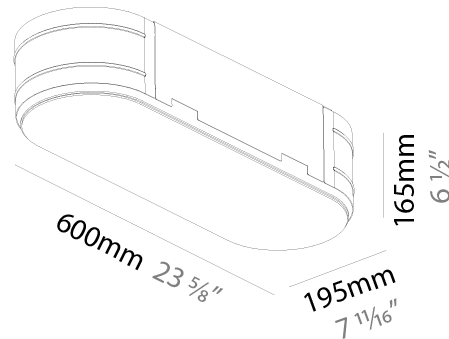

GENERAL

Series: Smoothy
Subseries: Smoothline
Brand: Prolicht
Division: Architectural
Mounting Type: Suspension
Mounting Location: Ceiling
Subcategory: Ambient

PHYSICAL

Shape: Oval
Length (mm): 930
Length (in): 36 5/8
Width (mm): 200
Width (in): 7 7/8
Height (mm): 120
Height (in): 4 3/4
Max. Overall Height (mm): 2120
Max. Overall Height (in): 82 1/2
Light Distribution: Direct
Weight (kg): 6.973
Weight (lbs): 15.34
Diffuser: PMMA - Opal or Micro-Prism
Fixture Finish: SSR / BKV / CWI / CRY / HAB / UFT / ITA / RUA / FTG / MYG / LOD / PUS / FRO / FUP / KIA / POP / BLS / SPG / MEY / GOH / GUM / CHC / COM / ABZ / JAG / OBR / MOS / ROR
Fixture Material: Extruded Aluminum / Steel
Cable Details: 2000mm / 78 3/4"

GENERAL

Series: Smoothy
 Subseries: Smoothline
 Brand: Prolicht
 Division: Architectural
 Mounting Type: Trimless
 Mounting Location: Ceiling
 Subcategory: Ambient

PHYSICAL

Shape: Oval
 Length (mm): 600
 Length (in): 23 5/8
 Width (mm): 195
 Width (in): 7 11/16
 Depth (mm): 165
 Depth (in): 6 1/2
 Ceiling Thickness (mm): 10 / 12.5 / 15 / 25 / 30
 Ceiling Thickness (in): 3/8 or 1/2 or 9/16 or 1 or 1 3/16
 Min. Recessing Depth (mm): 180
 Min. Recessing Depth (in): 7 1/16
 Light Distribution: Direct
 Weight (kg): 3.8
 Weight (lbs): 7.6
 Diffuser: PMMA - Opal
 Fixture Material: Extruded Aluminum / Steel
 Cut-out Measurements: 635mm / 25" x 230mm / 9 1/16"
 Upon Request: Unique Sizes Unique Ceiling Thickness Unique Mounting Depth Spot Inserts

OPTICAL

RATINGS AND CERTIFICATIONS

Certified By: Certified for North American Standards
 IP rating: IP20

PROJECT
TYPE
SPECIFIER
QUANTITY
DATE

635mm x 230mm
25" x 9 1/16"

10 | 12 1/2 | 15 | 25 | 30mm
3/8" | 1/2" | 9/16" | 1" | 3/16"