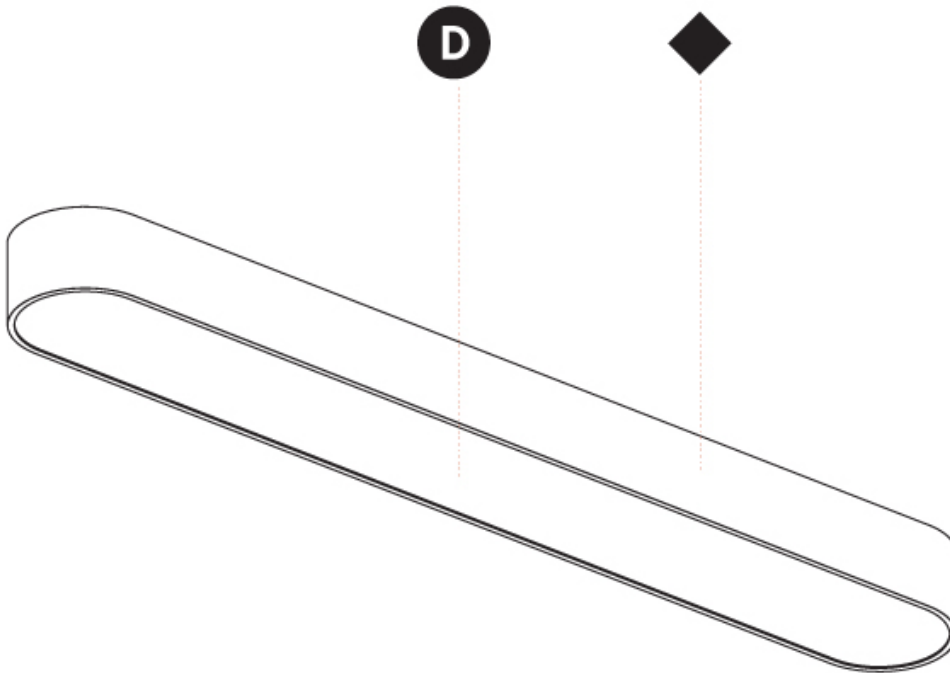

A32972-

PROJECT

TYPE

SPECIFIER

QUANTITY

DATE