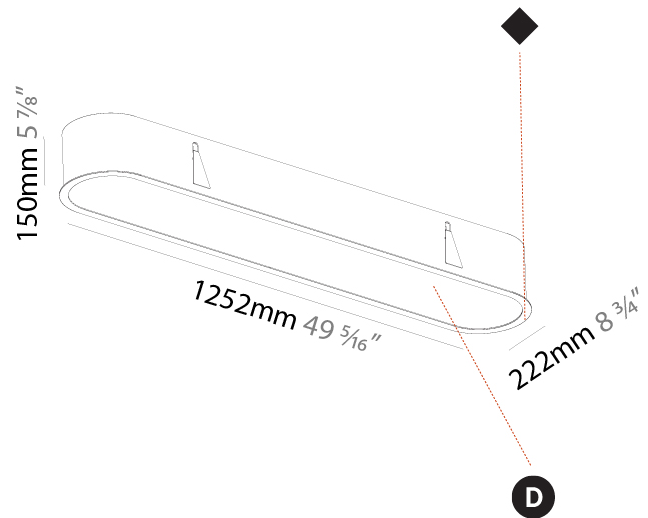

PROJECT
TYPE
SPECIFIER
QUANTITY
DATE

1235mm x 205mm
 48 5/8" x 8 1/16"

10 - 25mm
 3/8" - 1"

160mm
 6 5/16"

SMOOTHLINE RECESSED

A37757-

PROJECT	_____
TYPE	_____
SPECIFIER	_____
QUANTITY	_____
DATE	_____

SMOOTHLINE RECESSED