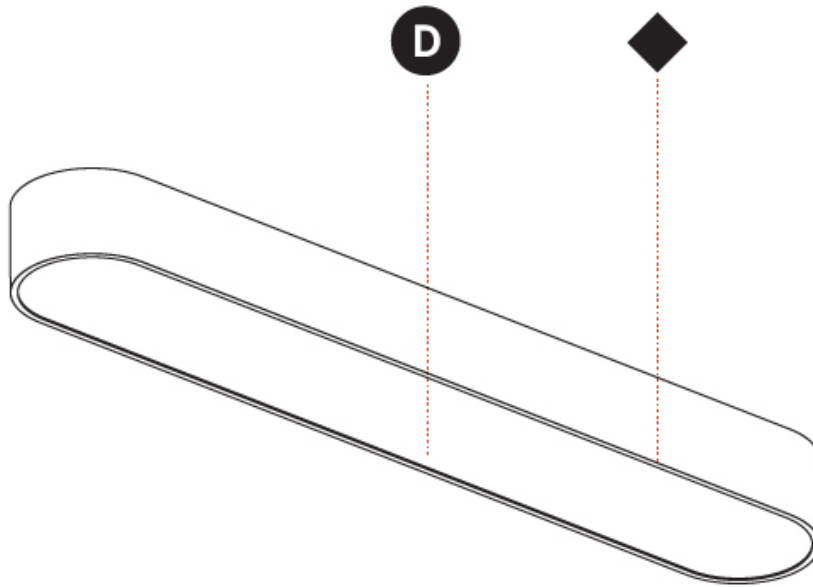

SMOOTHLINE SURFACE

A32970-

PROJECT	_____
TYPE	_____
SPECIFIER	_____
QUANTITY	_____
DATE	_____