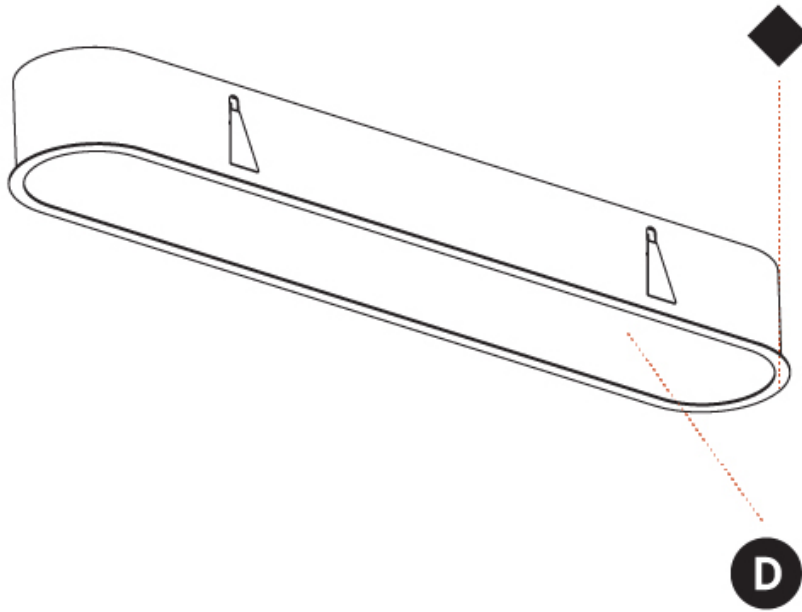

PROJECT
TYPE
SPECIFIER
QUANTITY
DATE

1235mm x 205mm
 48 5/8" x 8 1/16"

10 - 25mm
 3/8" - 1"

160mm
 6 5/16"

SMOOTHLINE RECESSED

A37757-

PROJECT	_____
TYPE	_____
SPECIFIER	_____
QUANTITY	_____
DATE	_____

SMOOTHLINE RECESSED