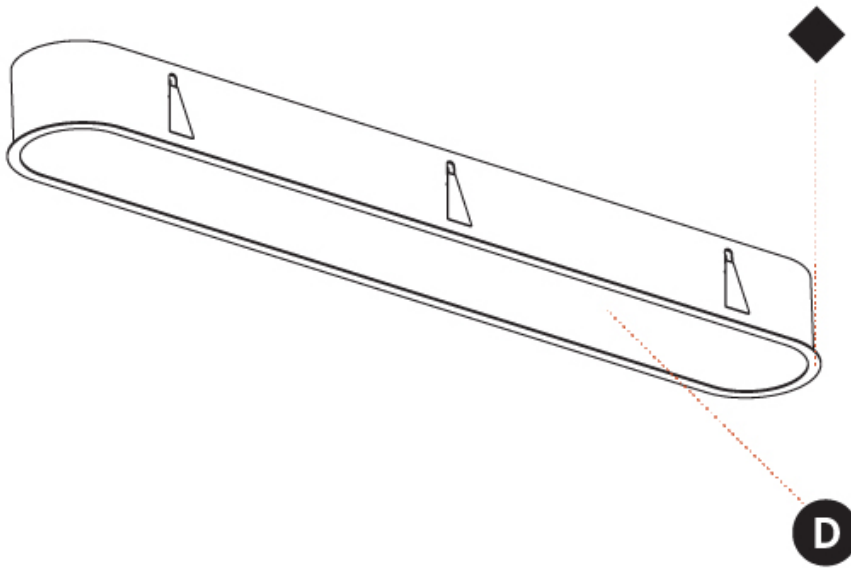

SMOOTHLINE RECESSED

A37761-

PROJECT

TYPE

SPECIFIER

QUANTITY

DATE