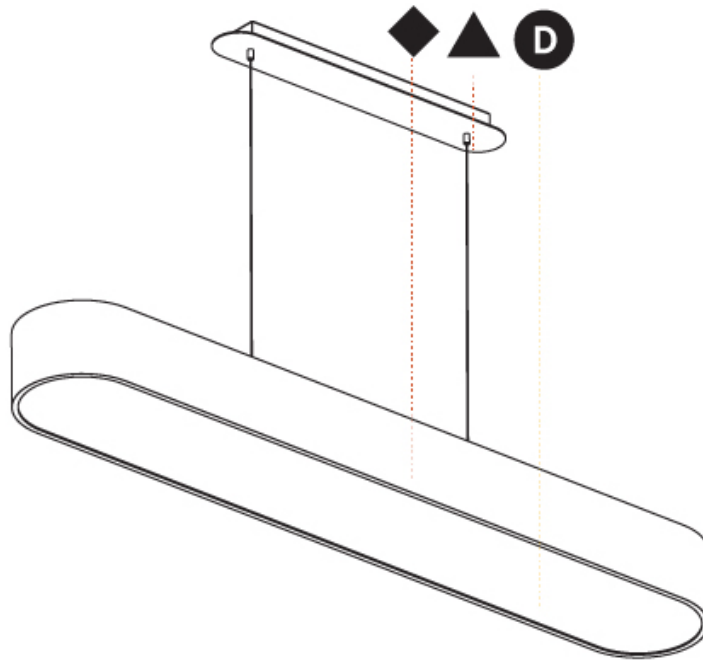

SMOOTHLINE SUSPENSION

A30271-

PROJECT	_____
TYPE	_____
SPECIFIER	_____
QUANTITY	_____
DATE	_____

A