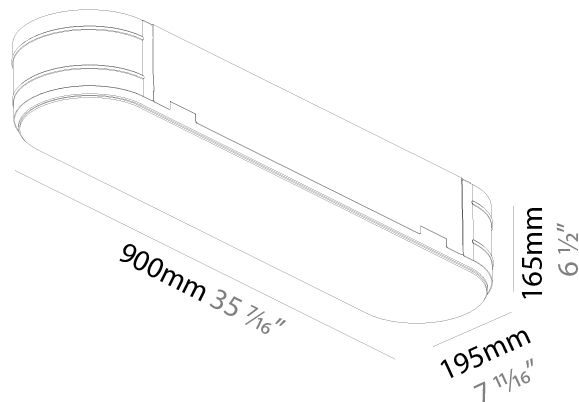

GENERAL

Series: Smoothy
Subseries: Smoothline
Brand: Prolicht
Division: Architectural
Mounting Type: Trimless
Mounting Location: Ceiling
Subcategory: Ambient

PHYSICAL

Shape: Oval
Length (mm): 900
Length (in): 35 7/16
Width (mm): 195
Width (in): 7 13/16
Depth (mm): 165
Depth (in): 6 1/2
Ceiling Thickness (mm): 10 / 12.5 / 15 / 25 / 30
Ceiling Thickness (in): 3/8 or 1/2 or 9/16 or 1 or 1 3/16
Min. Recessing Depth (mm): 180
Min. Recessing Depth (in): 7 1/16
Light Distribution: Direct
Weight (kg): 5.756
Weight (lbs): 12.66
Diffuser: PMMA - Opal
Fixture Material: Extruded Aluminum / Steel
Cut-out Measurements: 935mm / 36 15/16" x 230mm / 9 1/16"
Upon Request: Unique Sizes Unique Ceiling Thickness Unique Mounting Depth Spot Inserts

ELECTRICAL

Lamp Type: LED (Zhaga Standard)
Input Wattage (W): 31.5
Total Output Wattage (W): 27
Dimming: [Tri-Mode (Non-Dimming and Phase Dimming (120Vac only) and 0-10V Dimming)](#)
Driver Included: Yes
Driver Location: Integrated
Driver Type: Constant Current - Universal
Driver Class: Class 2
Input Voltage (V): 120 - 277
Constant Current (MA): 500

LED

[Color Temperature (*K): 3000 / 3500 / 4000](#)
Max. Delivered Lumen (lm): 2340 / 2518 / 2570
CRI: >80 CRI
Lamp Life (hrs): 50000
Upon Request: RGB-W Tunable White Special Color Temperature CRI90

OPTICAL

RATINGS AND CERTIFICATIONS

Certified By: Certified for North American Standards
IP rating: IP20

PROJECT
TYPE
SPECIFIER
QUANTITY
DATE

935mm x 230mm
36 13/16" x 9 1/16"

10 | 12 1/2 | 15 | 25 | 30mm
3/8" | 1/2" | 9/16" | 1" | 3/16"