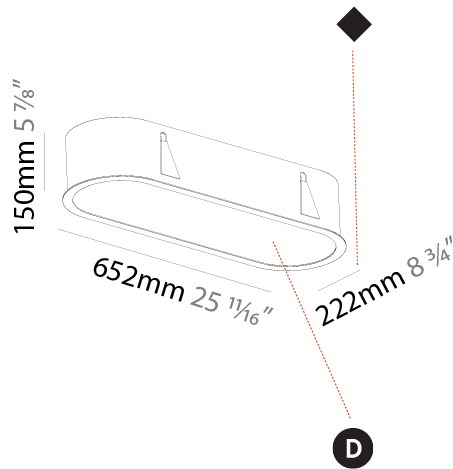

GENERAL

Series: Smoothy
Subseries: Smoothline
Brand: Prolicht
Division: Architectural
Mounting Type: Recessed
Mounting Location: Ceiling
Subcategory: Ambient

PHYSICAL

Shape: Oval
Length (mm): 652
Length (in): 25 ¹¹/₁₆"
Width (mm): 222
Width (in): 8 ³/₄"
Depth (mm): 150
Depth (in): 5 ⁷/₈"
Ceiling Thickness (mm): 10 / 12.5 / 15 / 25
Ceiling Thickness (in): 3/8 or 1/2 or 9/16 or 1
Min. Recessing Depth (mm): 160
Min. Recessing Depth (in): 6 ⁵/₁₆"
Light Distribution: Direct
Weight (kg): 4.033
Weight (lbs): 8.87
Diffuser: PMMA - Opal or Micro-Prism
Fixture Finish: SSR / BKV / CWI / CRY / HAB / UFT / ITA / RUA / FTG / MYG / LOD / PUS / FRO / FUP / KIA / POP / BLS / SPG / MEY / GOH / GUM / CHC / COM / ABZ / JAG / OBR / MOS / ROR
Fixture Material: Extruded Aluminum / Steel
Cut-out Measurements: 635mm / 25" x 205mm / 8 1/16"

ELECTRICAL

Lamp Type: LED (Zhaga Standard)
Input Wattage (W): 21
Total Output Wattage (W): 18
Dimming: Tri-Mode (Non-Dimming and Phase Dimming (120Vac only) and 0-10V Dimming)
Driver Included: Yes
Driver Location: Integrated
Driver Type: Constant Current - Universal
Driver Class: Class 2
Input Voltage (V): 120 - 277
Constant Current (MA): 500

LED

Color Temperature (°K): 3000 / 3500 / 4000
Max. Delivered Lumen (lm): 1430 / 1539 / 1570
CRI: >80 CRI
Lamp Life (hrs): 50000

OPTICAL

RATINGS AND CERTIFICATIONS

Certified By: Certified for North American Standards
IP rating: IP20

PROJECT
TYPE
SPECIFIER
QUANTITY
DATE