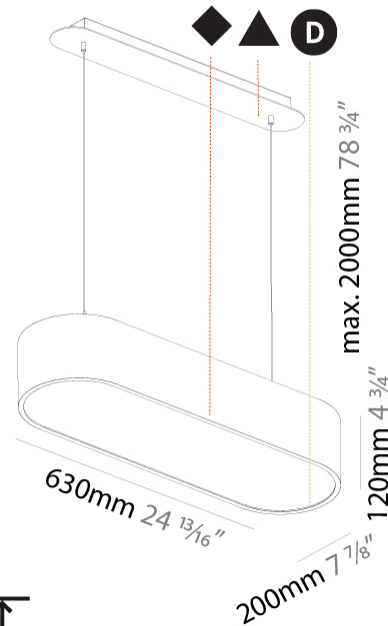

GENERAL

Series: Smoothy
Subseries: Smoothline
Brand: Prolicht
Division: Architectural
Mounting Type: Suspension
Mounting Location: Ceiling
Subcategory: Ambient

PHYSICAL

Shape: Oval
Length (mm): 630
Length (in): 24 ¹³/₁₆"
Width (mm): 200
Width (in): 7 ⁷/₈"
Height (mm): 120
Height (in): 4 ³/₄"
Max. Overall Height (mm): 2120
Max. Overall Height (in): 82 ¹/₂"
Light Distribution: Direct
Weight (kg): 5.043
Weight (lbs): 11.40
Diffuser: PMMA - Opal or Micro-Prism
Fixture Finish: SSR / BKV / CWI / CRY / HAB / UFT / ITA / RUA / FTG / MYG / LOD / PUS / FRO / FUP / KIA / POP / BLS / SPG / MEY / GOH / GUM / CHC / COM / ABZ / JAG / OBR / MOS / ROR
Fixture Material: Extruded Aluminum / Steel
Cable Details: 2000mm / 78 3/4"

ELECTRICAL

Lamp Type: LED (Zhaga Standard)
Input Wattage (W): 21
Total Output Wattage (W): 18
Dimming: Tri-Mode (Non-Dimming and Phase Dimming (120Vac only) and 0-10V Dimming)
Driver Included: Yes
Driver Location: Integrated
Driver Type: Constant Current - Universal
Driver Class: Class 2
Input Voltage (V): 120 - 277
Constant Current (MA): 500

LED

Number of LEDs: 6 x 3W
Color Temperature (°K): 3000 / 3500 / 4000
Max. Delivered Lumen (lm): 1530 / 1646 / 1680
Lamp Life (hrs): 50000

OPTICAL

RATINGS AND CERTIFICATIONS

Certified By: Certified for North American Standards
IP rating: IP20