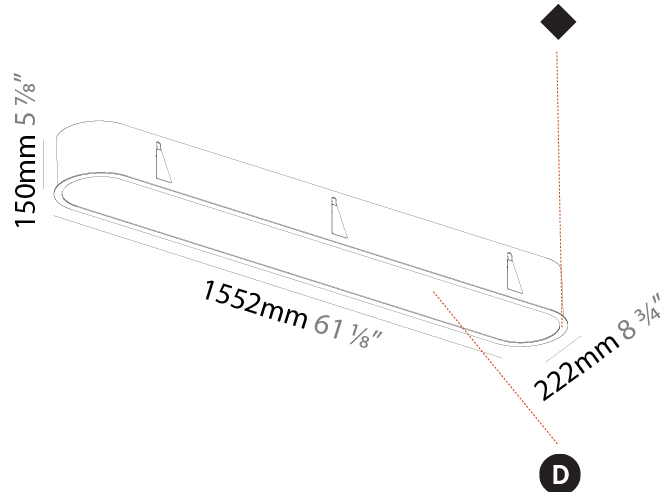

GENERAL

Series: Smoothy
Subseries: Smoothline
Brand: Prolicht
Division: Architectural
Mounting Type: Recessed
Mounting Location: Ceiling
Subcategory: Ambient

PHYSICAL

Shape: Oval
Length (mm): 1552
Length (in): 61 1/8
Width (mm): 222
Width (in): 8 3/4
Depth (mm): 150
Depth (in): 5 7/8
Ceiling Thickness (mm): 10 / 12.5 / 15 / 25
Ceiling Thickness (in): 3/8 or 1/2 or 9/16 or 1
Min. Recessing Depth (mm): 160
Min. Recessing Depth (in): 6 5/16
Light Distribution: Direct
Weight (kg): 8.895
Weight (lbs): 19.57
Diffuser: PMMA - Opal or Micro-Prism
Fixture Finish: SSR / BKV / CWI / CRY / HAB / UFT / ITA / RUA / FTG / MYG / LOD / PUS / FRO / FUP / KIA / POP / BLS / SPG / MEY / GOH / GUM / CHC / COM / ABZ / JAG / OBR / MOS / ROR
Fixture Material: Extruded Aluminum / Steel
Cut-out Measurements: 1535mm / 60 7/16" x 205mm / 8 1/16"

ELECTRICAL

Lamp Type: LED (Zhaga Standard)
Input Wattage (W): 52.8
Total Output Wattage (W): 45
Dimming: Tri-Mode (Non-Dimming and Phase Dimming (120Vac only) and 0-10V Dimming)
Driver Included: Yes
Driver Location: Integrated
Driver Type: Constant Current - Universal
Driver Class: Class 2
Input Voltage (V): 120 - 277
Constant Current (MA): 500

LED

Color Temperature (°K): 3000 / 3500 / 4000
Max. Delivered Lumen (lm): 3570 / 3842 / 3920
CRI: >80 CRI
Lamp Life (hrs): 50000

OPTICAL

RATINGS AND CERTIFICATIONS

Certified By: Certified for North American Standards
IP rating: IP20

PROJECT
TYPE
SPECIFIER
QUANTITY
DATE

1535mm x 205mm
60 7/16" x 8 1/16"

10 - 25mm
3/8" - 1"

160mm
6 5/16"